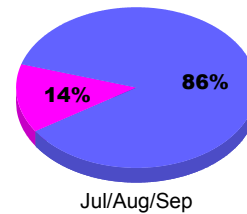

Gender Comparison 2011-2012