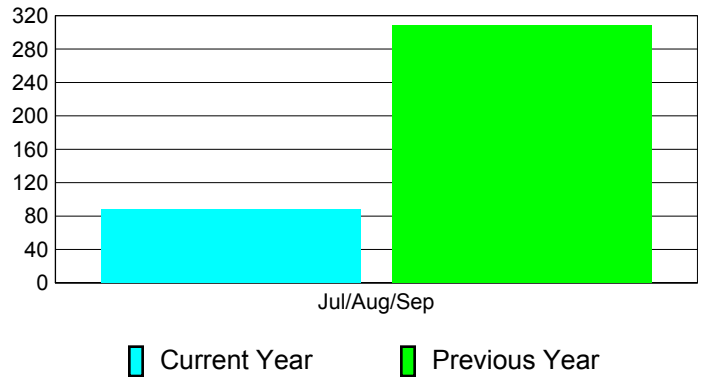

Comparison of Membership Gain/Loss

Current Year Compared to the Previous Year