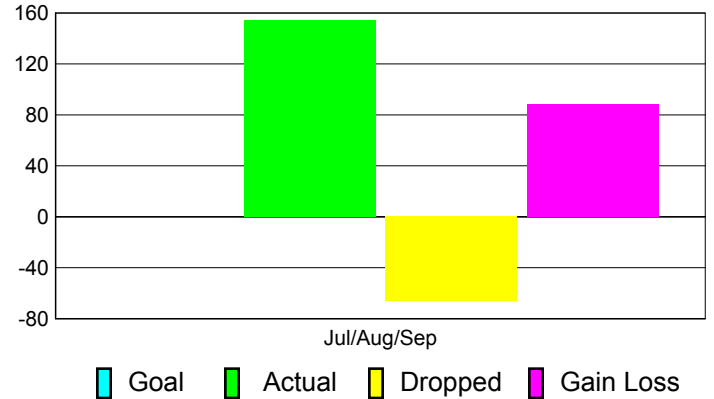

### YTD Status Quo Clubs 2011-2012

Status Quo Clubs Compared to Status Quo Members

## MEMBERSHIP

**Membership Results  
2011-2012**

**Membership  
2010-2011**

Month	Net Memb Goal	Actual New Memb	Actual Dropped Memb	Gain/Loss of Memb	Gain/Loss of Memb
Jul/Aug/Sep		154	-66	88	308
<b>Totals</b>		<b>154</b>	<b>-66</b>	<b>88</b>	<b>308</b>

### Membership Results 2011-2012

Goal, New, Dropped, Gain/Loss

### Comparison of Membership Gain/Loss

Current Year Compared to the Previous Year