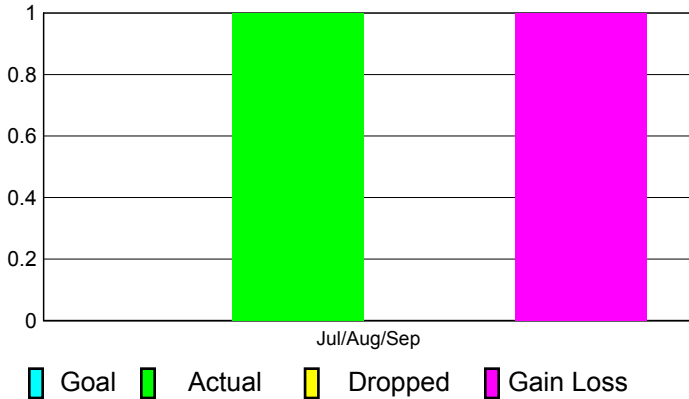

## CLUBS

**Club Results  
2011-2012**

**Clubs  
2010-2011**

Month	New Club Goal	Actual New Clubs	Actual Dropped Clubs	Gain/Loss of Clubs	Gain/Loss of Clubs
Jul/Aug/Sep		1	0	1	5
<b>Totals</b>		<b>1</b>	<b>0</b>	<b>1</b>	<b>5</b>

### Club Results 2011-2012

Goal, New, Dropped, Gain/Loss

### Comparison of Club Gain/Loss

Current Year Compared to the Previous Year